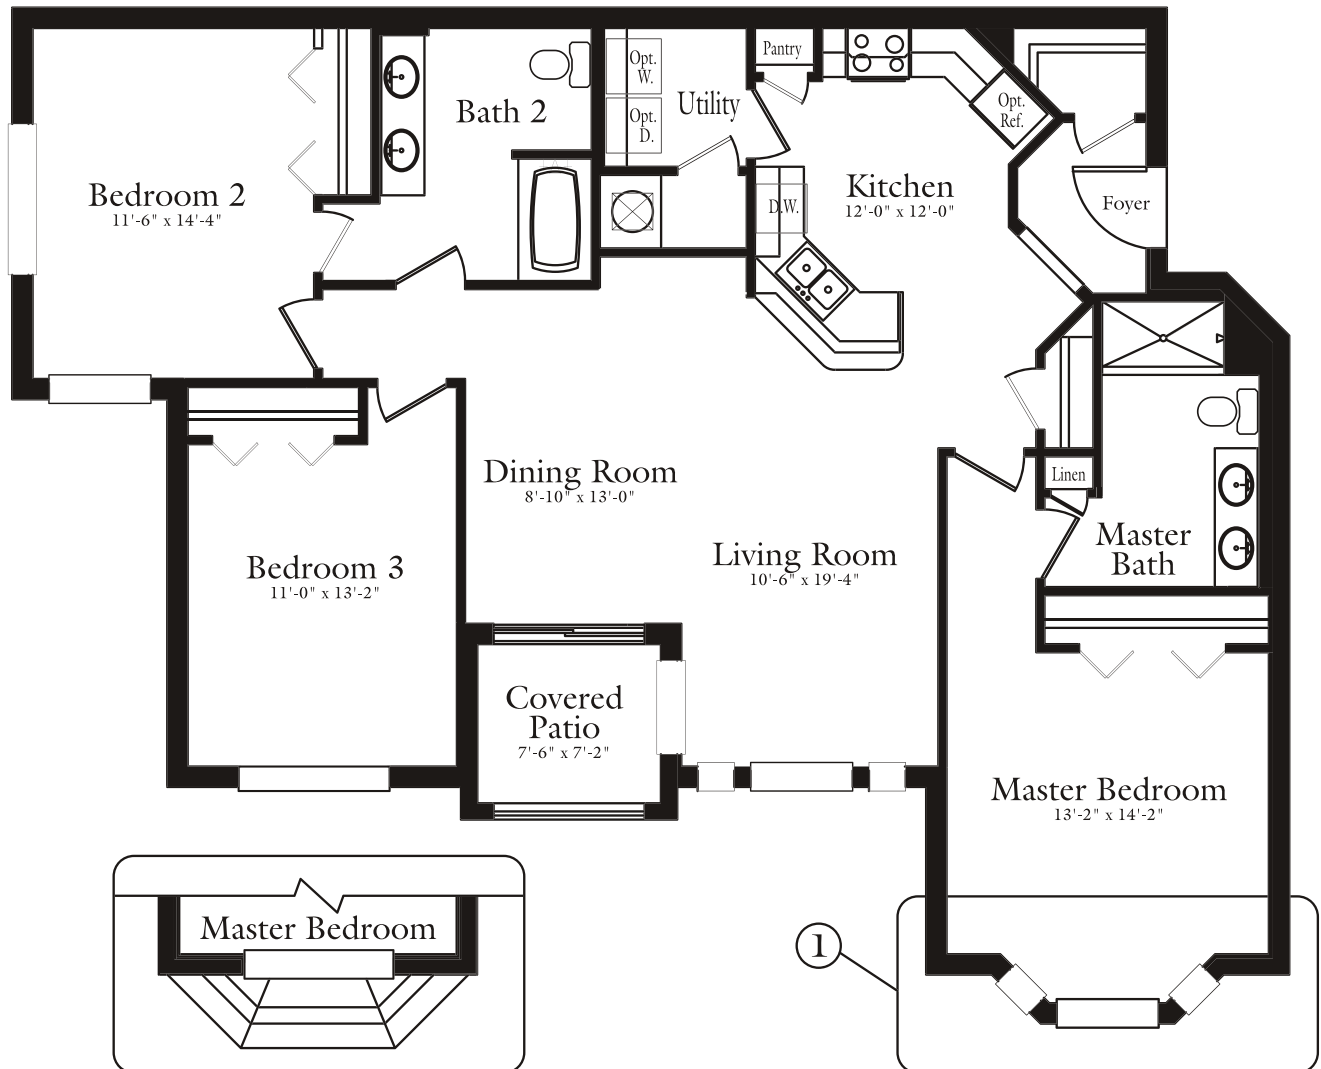

# THE CLUB AT HIDDEN RIVER

8525 Hidden River Parkway • 13560 Cypress Glen Lane • 13564 Cypress Glen Lane  
Tampa, Florida 33637

## Oleander

Three Bedrooms • Two Bathrooms

1,550 Square Feet • Top Floor: 1,536 Square Feet

① TYP. TOP FLOOR BEDROOM

[www.TheClubAtHiddenRiver.com](http://www.TheClubAtHiddenRiver.com) • Tel 813.644.6994 • Fax 813.347.9111